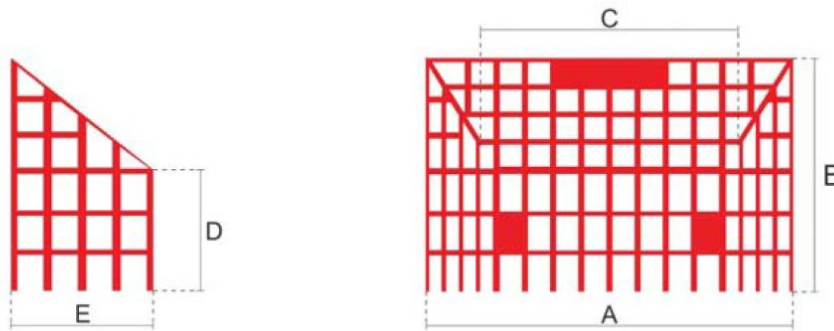

Data sheet

Square Shaped Plastic Leaf Guard Corner Roof Outlet

Function:	Leaf and gravel guards designed to stop leaves, gravel and pests entering the top of through wall / corner outlets. They prevent blockages and assist in drainage of the roof. Regular (at least once per year) maintenance of all drainage outlets on the roof / is recommended. Dirt, leaves and other build ups should be removed and the area around the outlet deck cleaned thoroughly.		
Compatibility:	They can be used with all through wall / corner outlets supplied by Wallbarn.		
Range:	One size fits wall / corner outlets up to inner width 110mm.		
Performance:	Resistant to deterioration by the sun, ozone and other agents or chemicals normally found in the atmosphere. They have excellent flexibility even at low temperatures. The mechanical properties are maintained in the long term.		
Operating temperature:	-20°C; +70°C		
Included accessories:	N/A	Optional accessories:	N/A
Material:	Polypropylene		
Recycled product:	No	Recyclable:	Yes

Data sheet

Square Shaped Plastic Leaf Guard Corner Roof Outlet

Item	Description	A	B	C	D	E
RO-LEAFGUARD-210-030-090-010-Z	Corner Roof Outlet Square Shaped Plastic Leaf Guard	184	112	108	55	67

Additional Information: UV resistance treatment