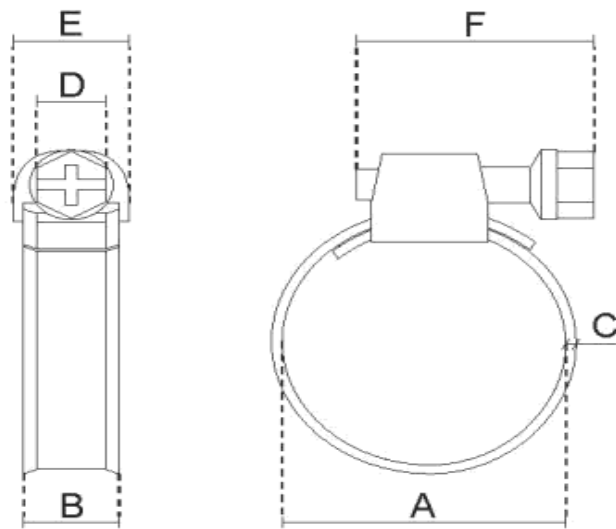

Recyclable Product: No

Additional Information:

Testing and tightening torques in accordance with DIN 3017:
Pair of use 3 + 0.5 Nm

Test torque 4 Nm
 Screwing-load 0.7 Nm
 Hex screw, 7 mm wrench.

Data sheet

Jubilee Clip-Stainless Steel

| Item | Description | A | B | C | D | E | F |
|---------------------------|---|---------|---|-----|---|------|------|
| RO-CLIP-210-370-009-008-Z | Jubilee Clip (Stainless Steel) D8-16mm | 8-16 | 9 | 0.6 | 7 | 11.5 | 22.2 |
| RO-CLIP-210-370-009-010-Z | Jubilee Clip (Stainless Steel) D10mm | 10-16 | 9 | 0.6 | 7 | 11.5 | 22.2 |
| RO=CLIP-210-370-009-012-Z | Jubilee Clip (Stainless Steel) 12mm | 12-20 | 9 | 0.6 | 7 | 11.5 | 22.2 |
| RO-CLIP-210-370-009-025-Z | Jubilee Clip (Stainless Steel) D25-45mm | 25-45 | 9 | 0.6 | 7 | 11.5 | 22.2 |
| RO-CLIP-210-370-009-032-Z | Jubilee Clip (Stainless Steel) 32mm | 32-50 | 9 | 0.6 | 7 | 11.5 | 22.2 |
| RO-CLIP-210-370-009-040-Z | Jubilee Clip (Stainless Steel) 40mm | 40-60 | 9 | 0.6 | 7 | 11.5 | 22.2 |
| RO-CLIP-210-370-009-050-Z | Jubilee Clip (Stainless Steel) D50-70mm | 50-70 | 9 | 0,6 | 7 | 11,5 | 22,2 |
| RO-CLIP-210-370-009-070-Z | Jubilee Clip (Stainless Steel) D70-90mm | 70-90 | 9 | 0.6 | 7 | 11.5 | 22.2 |
| RO-CLIP-210-370-009-090-Z | Jubilee Clip (Stainless Steel) D90-110mm | 80-100 | 9 | 0.6 | 7 | 11.5 | 22.2 |
| RO-CLIP-210-370-009-110-Z | Jubilee Clip (Stainless Steel) D110-130mm | 110-130 | 9 | 0.6 | 7 | 11.5 | 22.2 |
| RO-CLIP-210-370-009-120-Z | Jubilee Clip (Stainless Steel) 120mm | 120-140 | 9 | 0.6 | 7 | 11.5 | 22.2 |
| RO-CLIP-210-370-009-140-Z | Jubilee Clip (Stainless Steel) D140-160mm | 140-160 | 9 | 0.6 | 7 | 11.5 | 22.2 |