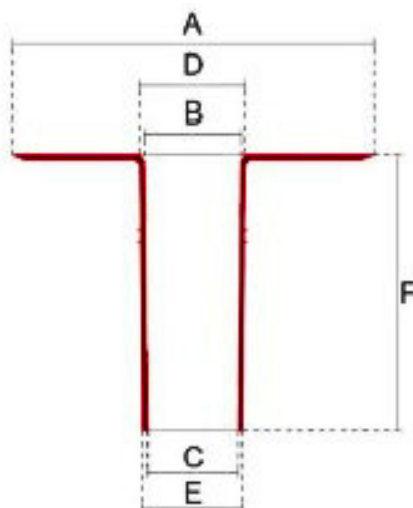

The slightly conical shape of the spigot enables fast and simple installation into drainpipes. There are two rings towards the top of the spigot which secures the outlet in place and prevents water rising from the inside of the drainpipe. Always prime the outlet and membrane before installation.

Wallbarn Ltd
Unit 16 Capital Business Centre
22 Carlton Road, South Croydon. CR2 0BS

IMS.T.1062.v2

Wallbarn - Technical Datasheet

Product Code	Description	A	B	C	D	E	F
RO-EPDM-090-040-240-040-Z	EPDM Circular Roof Outlet (smooth flange) - H240mm - D40mm	235	26	24	33	29	243
RO-EPDM-090-040-240-060-Z	EPDM Circular Roof Outlet (smooth flange) - H240mm - D60mm	235	48	43	53	48	243
RO-EPDM-090-040-240-075-Z	EPDM Circular Roof Outlet (smooth flange) - H240mm - D75mm	320	65	61	70	66	243
RO-EPDM-090-040-240-080-Z	EPDM Circular Roof Outlet (smooth flange) - H240mm - H80mm	280	69	64	74	69	243
RO-EPDM-090-040-240-090-Z	EPDM Circular Roof Outlet (smooth flange) - H240mm - D90mm	320	77	73	82	78	243
RO-EPDM-090-040-240-100-Z	EPDM Circular Roof Outlet (smooth flange) - H240mm - D100mm	300	89	84	94	89	243
RO-EPDM-090-040-240-110-Z	EPDM Circular Roof Outlet (smooth flange) - H240mm - D110mm	320	91	87	97	92	243

Product Code	Description	A	B	C	D	E	F
RO-EPDM-090-040-240-125-Z	EPDM Circular Roof Outlet (smooth flange) - H240mm - D125mm	320	114	109	119	114	243
RO-EPDM-090-040-240-140-Z	EPDM Circular Roof Outlet (smooth flange) - H240mm - D140mm	380	127	122	132	127	243
RO-EPDM-090-040-240-150-Z	EPDM Circular Roof Outlet (smooth flange) - H240mm - D150mm	380	136	131	141	136	243
RO-EPDM-090-040-240-160-Z	EPDM Circular Roof Outlet (smooth flange) - H240mm - D160mm	380	146	141	151	146	243
RO-EPDM-090-040-240-200-Z	EPDM Circular Roof Outlet (smooth flange) - H240mm - D200mm	440	185	180	190	185	243