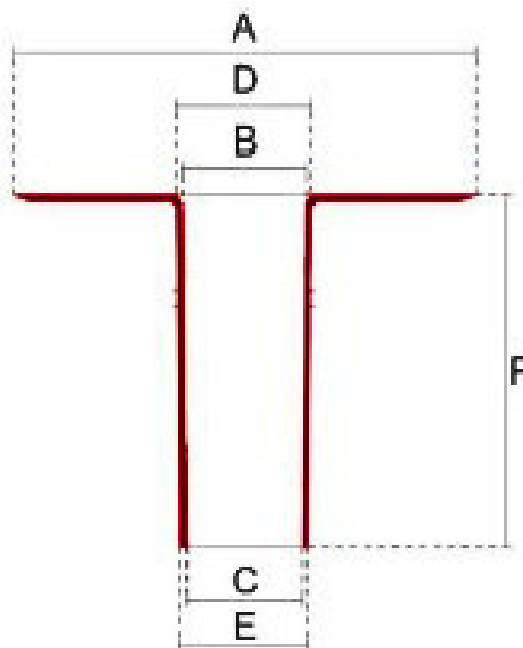

The slightly conical shape of the spigot enables fast and simple installation into drainpipes. There are two rings towards the top of the spigot which secures the outlet in place and prevents water rising from the inside of the drainpipe. Always prime the outlet and membrane before installation.

Wallbarn Ltd
Unit 16 Capital Business Centre
22 Carlton Road, South Croydon. CR2 0BS

IMS.T.1062.v2

Wallbarn - Technical Datasheet

Product Code	Description	A	B	C	D	E	F
RO-EPDM-090-040-240-040-Z	EPDM Circular Roof Outlet (smooth flange) - H240mm - D40mm	235	26	24	33	29	243
RO-EPDM-090-040-240-060-Z	EPDM Circular Roof Outlet (smooth flange) - H240mm - D60mm	235	48	43	53	48	243
RO-EPDM-090-040-240-075-Z	EPDM Circular Roof Outlet (smooth flange) - H240mm - D75mm	320	65	61	70	66	243
RO-EPDM-090-040-240-080-Z	EPDM Circular Roof Outlet (smooth flange) - H240mm - H80mm	280	69	64	74	69	243
RO-EPDM-090-040-240-090-Z	EPDM Circular Roof Outlet (smooth flange) - H240mm - D90mm	320	77	73	82	78	243
RO-EPDM-090-040-240-100-Z	EPDM Circular Roof Outlet (smooth flange) - H240mm - D100mm	300	89	84	94	89	243
RO-EPDM-090-040-240-110-Z	EPDM Circular Roof Outlet (smooth flange) - H240mm - D110mm	320	91	87	97	92	243

Product Code	Description	A	B	C	D	E	F
RO-EPDM-090-040-240-125-Z	EPDM Circular Roof Outlet (smooth flange) - H240mm - D125mm	320	114	109	119	114	243
RO-EPDM-090-040-240-140-Z	EPDM Circular Roof Outlet (smooth flange) - H240mm - D140mm	380	127	122	132	127	243
RO-EPDM-090-040-240-150-Z	EPDM Circular Roof Outlet (smooth flange) - H240mm - D150mm	380	136	131	141	136	243
RO-EPDM-090-040-240-160-Z	EPDM Circular Roof Outlet (smooth flange) - H240mm - D160mm	380	146	141	151	146	243
RO-EPDM-090-040-240-200-Z	EPDM Circular Roof Outlet (smooth flange) - H240mm - D200mm	440	185	180	190	185	243