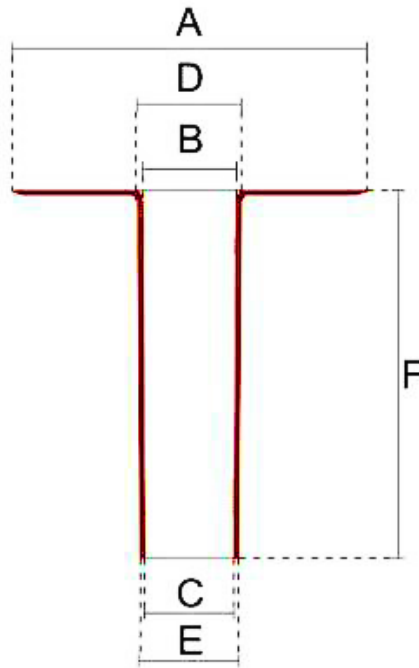

Product Code	Description	A	B	C	D	E	F
RO-PVC-120-150-600-080-Z	PVC Extra Long Circ.Outlet (smooth flange) H600mm - D80mm	286	65	63	72	70	600
RO-PVC-120-150-600-090-Z	PVC Extra Long Circ.Outlet (smooth flange) H600mm - D90mm	286	74	72	81	79	600
RO-PVC-120-150-600-100-Z	PVC Extra Long Circ.Outlet (smooth flange) H600mm - D100mm	286	85	83	92	90	600
RO-PVC-120-150-600-110-Z	PVC Extra Long Circ.Outlet (smooth flange) H600mm - D110mm	307	93	91	100	98	600
RO-PVC-120-150-600-125-Z	PVC Extra Long Circ.Outlet (smooth flange) H600mm - D125mm	307	107	105	114	112	600

Product Code	Description	A	B	C	D	E	F
RO-PVC-120-150-600-140-Z	PVC Extra Long Circ.Outlet (smooth flange) H600mm - D140mm	360	125	123	132	130	600
RO-PVC-120-150-600-150-Z	PVC Extra Long Circ.Outlet (smooth flange) H600mm - D150mm	360	135	133	142	140	600
RO-PVC-120-150-600-160-Z	PVC Extra Long Circ.Outlet (smooth flange) H600mm - D160mm	360	138	136	145	143	600
RO-PVC-120-150-600-200-Z	PVC Extra Long Circ.Outlet (smooth flange) H600mm - D200mm	360	178	176	185	183	600