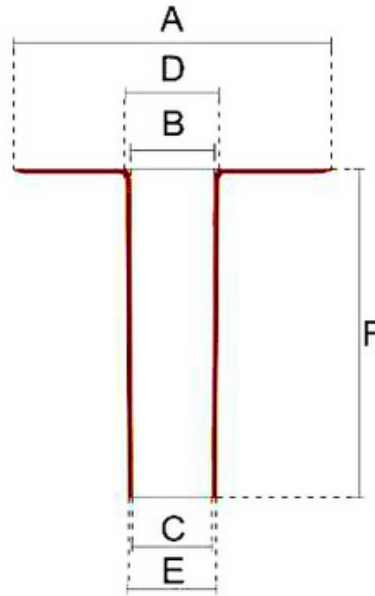

Product Code	Description	A	B	C	D	E	F
RO-PVC-120-150-600-080-Z	PVC Extra Long Circ.Outlet (smooth flange) H600mm - D80mm	286	65	63	72	70	600
RO-PVC-120-150-600-090-Z	PVC Extra Long Circ.Outlet (smooth flange) H600mm - D90mm	286	74	72	81	79	600
RO-PVC-120-150-600-100-Z	PVC Extra Long Circ.Outlet (smooth flange) H600mm - D100mm	286	85	83	92	90	600
RO-PVC-120-150-600-110-Z	PVC Extra Long Circ.Outlet (smooth flange) H600mm - D110mm	307	93	91	100	98	600
RO-PVC-120-150-600-125-Z	PVC Extra Long Circ.Outlet (smooth flange) H600mm - D125mm	307	107	105	114	112	600