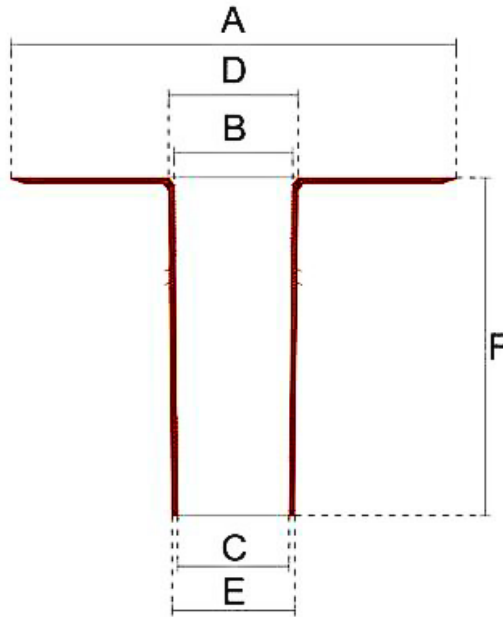

Product Code	Description	A	B	C	D	E	F
RO-PVC-120-040-240-040-Z	PVC Circular Roof Outlet (smooth flange) H240mm - D40mm	235	26	24	33	29	243
RO-PVC-120-040-240-060-Z	PVC Circular Roof Outlet (smooth flange) H240mm - D60mm	235	48	43	53	48	243
RO-PVC-120-040-240-075-Z	PVC Circular Roof Outlet (smooth flange) H240mm - D75mm	320	65	61	70	66	243
RO-PVC-120-040-240-080-Z	PVC Circular Roof Outlet (smooth flange) H240mm - D80mm	280	69	64	74	69	243
RO-PVC-120-040-240-090-Z	PVC Circular Roof Outlet (smooth flange) H240mm - D90mm	320	77	73	82	78	243
RO-PVC-120-040-240-100-Z	PVC Circular Roof Outlet (smooth flange) H240mm - D100mm	300	89	84	94	89	243

Product Code	Description	A	B	C	D	E	F
RO-PVC-120-040-240-110-Z	PVC Circular Roof Outlet (smooth flange) H240mm - D110mm	320	91	87	97	92	243
RO-PVC-120-040-240-125-Z	PVC Circular Roof Outlet (smooth flange) H240mm - D125mm	320	114	109	119	114	243
RO-PVC-120-040-240-140-Z	PVC Circular Roof Outlet (smooth flange) H240mm - D140mm	380	127	122	132	127	243
RO-PVC-120-040-240-150-Z	PVC Circular Roof Outlet (smooth flange) H240mm - D150mm	380	136	131	141	136	243
RO-PVC-120-040-240-160-Z	PVC Circular Roof Outlet (smooth flange) H240mm - D160mm	380	146	141	151	146	243
RO-PVC-120-040-240-200-Z	PVC Circular Roof Outlet (smooth flange) H240mm - D200mm	440	185	180	190	185	243