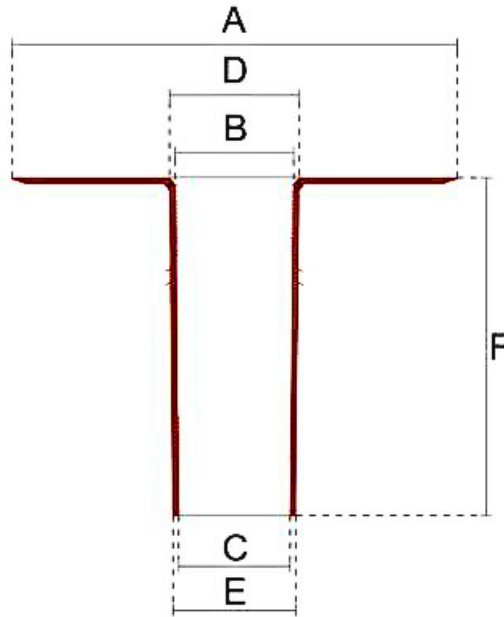

Wallbarn - Technical Datasheet

PVC Circular Roof Outlet (Smooth Flange)

Product Description

Circular PVC drain connector designed to be welded to prefabricated synthetic PVC waterproofing membranes to connect to downpipe rainwater drains. They have a smooth flange to improve welding to the membrane; they have two rings on the outside of the shank which acts as drain trap to help seal the gap between the drainage outlet itself and the rainwater drain. The shank is slightly tapered to help installation into the drainpipe.

Product Code	Description	A	B	C	D	E	F
RO-PVC-120-040-240-040-Z	PVC Circular Roof Outlet (smooth flange) H240mm - D40mm	235	26	24	33	29	243
RO-PVC-120-040-240-060-Z	PVC Circular Roof Outlet (smooth flange) H240mm - D60mm	235	48	43	53	48	243
RO-PVC-120-040-240-075-Z	PVC Circular Roof Outlet (smooth flange) H240mm - D75mm	320	65	61	70	66	243
RO-PVC-120-040-240-080-Z	PVC Circular Roof Outlet (smooth flange) H240mm - D80mm	280	69	64	74	69	243
RO-PVC-120-040-240-090-Z	PVC Circular Roof Outlet (smooth flange) H240mm - D90mm	320	77	73	82	78	243
RO-PVC-120-040-240-100-Z	PVC Circular Roof Outlet (smooth flange) H240mm - D100mm	300	89	84	94	89	243

Product Code	Description	A	B	C	D	E	F
RO-PVC-120-040-240-110-Z	PVC Circular Roof Outlet (smooth flange) H240mm - D110mm	320	91	87	97	92	243
RO-PVC-120-040-240-125-Z	PVC Circular Roof Outlet (smooth flange) H240mm - D125mm	320	114	109	119	114	243
RO-PVC-120-040-240-140-Z	PVC Circular Roof Outlet (smooth flange) H240mm - D140mm	380	127	122	132	127	243
RO-PVC-120-040-240-150-Z	PVC Circular Roof Outlet (smooth flange) H240mm - D150mm	380	136	131	141	136	243
RO-PVC-120-040-240-160-Z	PVC Circular Roof Outlet (smooth flange) H240mm - D160mm	380	146	141	151	146	243
RO-PVC-120-040-240-200-Z	PVC Circular Roof Outlet (smooth flange) H240mm - D200mm	440	185	180	190	185	243