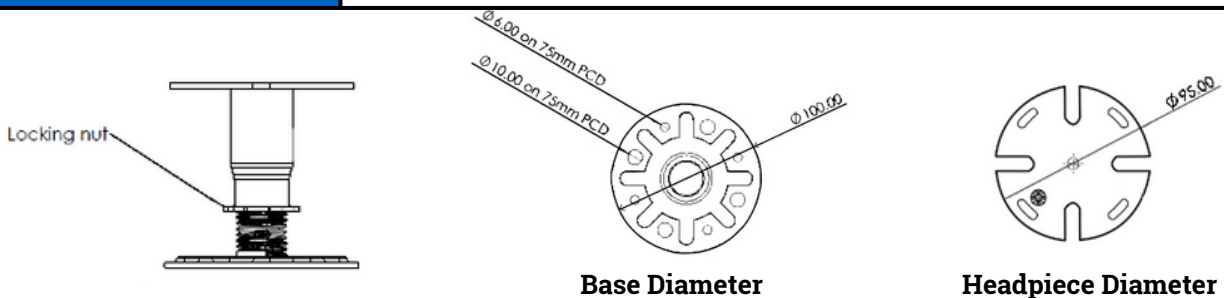

Wallbarn - MetalPad-Ex Technical Datasheet

PEDESTAL MATERIAL	Mild Steel	
COATING	Rust resistant Zintec 200	
APPLICATION	Balconies, Terraces, Flat Roofs & Podiums above 11 metres	
FIRE RATING	Class A1	
HEIGHT RANGE (Stocked)	 26-35mm	 30-40mm
	 40-50mm	 50-70mm
	 60-90mm	 75-115mm
	 110-185mm	 185-260mm
	 250-325mm	 300-375mm
CUSTOM	*Bespoke Height Ranges available on request	
WEIGHT TOLERANCE	500kg per unit	
BASE DIAMETER	100mm	
HEADPIECE DIAMETER	95mm	
WARRANTY	15 Years	