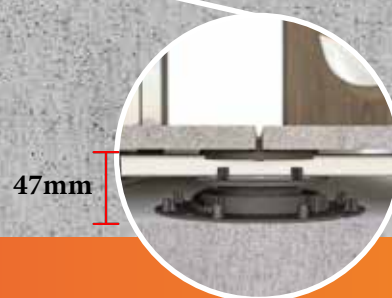

ADJUSTABLE HEIGHT

GRIP & TWIST ADJUSTMENT

ANTI SHOCK HEAD

PAVING, DECKING
OR RAIL SYSTEM

Dome

MORE FLEXIBILITY,
GREATER HEIGHT

The Dome is a new 25 mm extension, designed with an interlocking system to increase the height of any Mega Balance pedestal. A maximum of three Domes can be used on any one pedestal, extending it by up to 75 mm.

* product is available to purchase separately

25 to 50mm

50 to 75mm

75 to 100mm

47mm

Mini Mega Balance
+ 15mm Box Rail
+ Paving Head
from 47mm
(To underside of tile)

40mm

Mini Mega Balance
+ 15mm Box Rail
from 40mm
(To underside of Deck
Board)

SP-MEG-025-050-Z

SP-MEG-025-075-Z

SP-MEG-025-100-Z

THE WHOLE HEIGHT RANGE = 3 PEDESTALS + 2 EXTENSIONS

COVERING 25MM TO 1,025MM

Mini Mega Balance
25 to 50mm

+

Dome
50 to 75mm