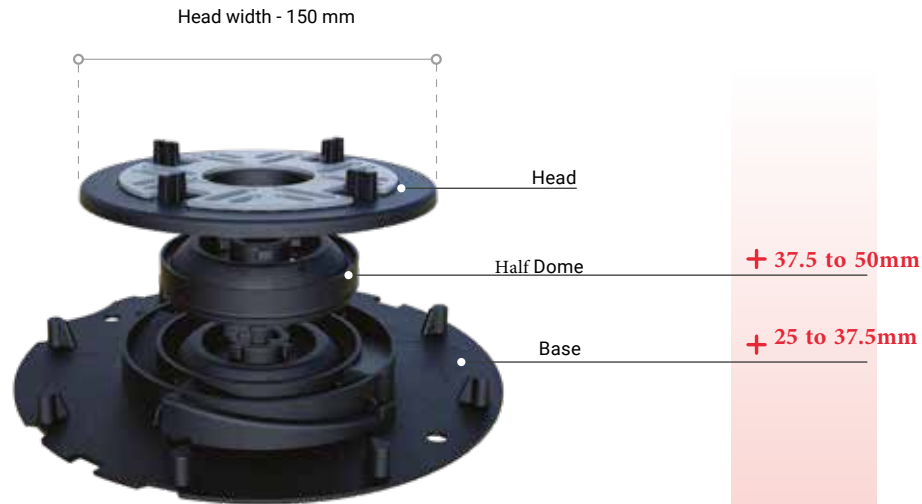

Solutions for Rooftop Living

Mini Mega Balance

LARGEST RANGE OF ADJUSTABLE PEDESTALS IN THE UK

FROM 25 TO 50 MM WITH A SINGLE PRODUCT

Same Features as the Mega Balance Range
Same Weight Tolerance as the Mega Balance Range

WAS

3 Pedestals to cover 25 to 50mm

NOW

New Mini Mega Balance

25 to 30 mm

30 to 37 mm

37 to 50 mm

25 to 50 mm

**3 sizes
in One**

Self-levelling head

Adjustment from the top

Fix & twist for height - Black Nut
Fix & lock self levelling - Grey Nut

ONE HEAD, ONE PRODUCT, ALL THE SOLUTIONS

PAVING

Mega Balance KEY

Fine tune pedestal height after tiles/slabs have been installed

ADJUSTABLE HEIGHT

GRIP & TWIST ADJUSTMENT

ANTI SHOCK HEAD

PAVING, DECKING
OR RAIL SYSTEM

Dome

MORE FLEXIBILITY,
GREATER HEIGHT

The Dome is a new 25 mm extension, designed with an interlocking system to increase the height of any Mega Balance pedestal. A maximum of three Domes can be used on any one pedestal, extending it by up to 75 mm.