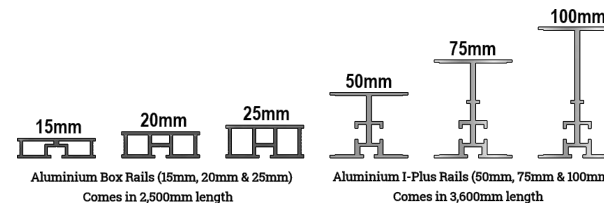

RAIL SYSTEM

Compatible Aluminium Joists/Rails for Decking or Paving System