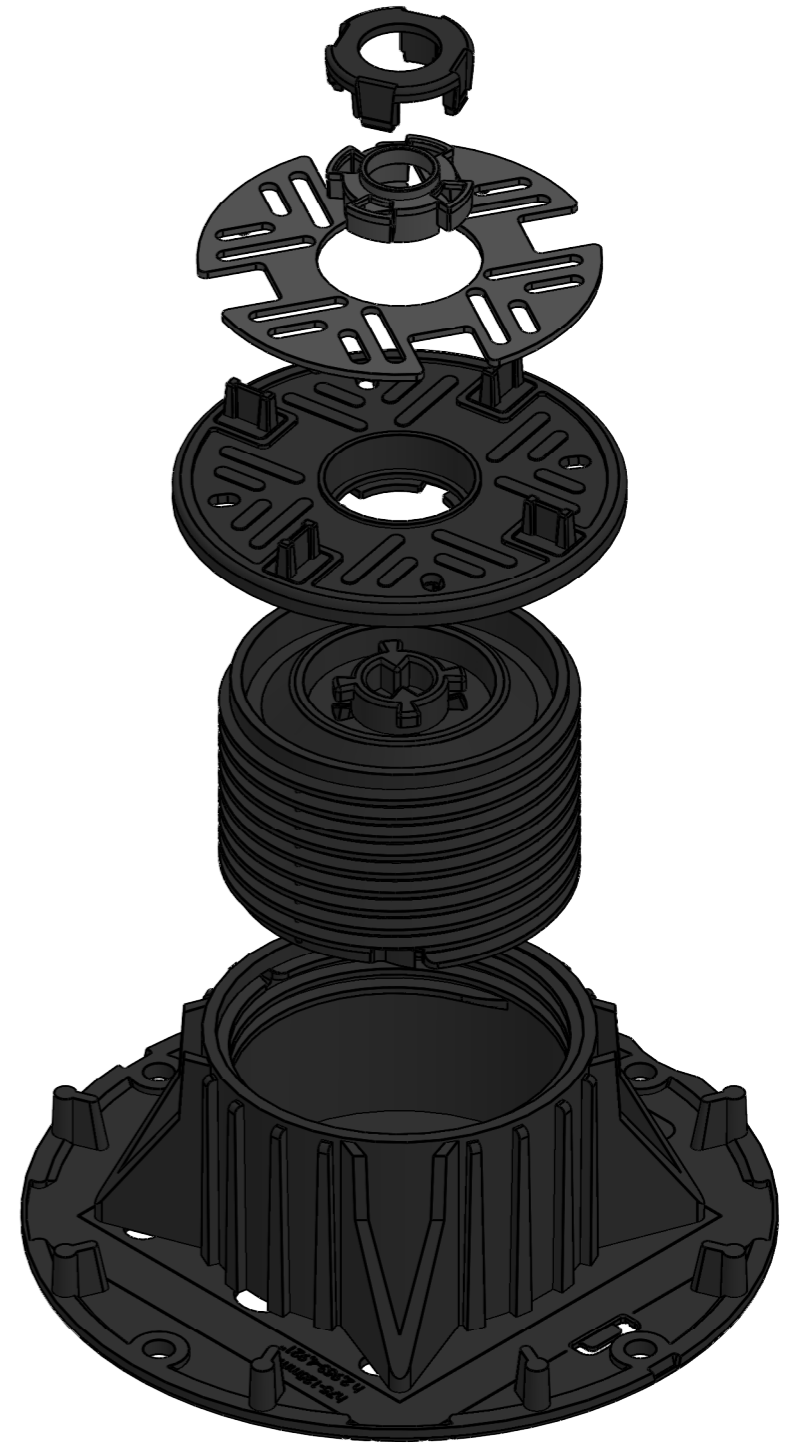

SCALE 1:1

SCALE 1:2

|   |  |                           |          |
|---|--|---------------------------|----------|
|   |  | DESIGNER: Wallbarn Ltd    |          |
|   |  | COMPANY: Wallbarn Ltd     |          |
| EMAIL: enquiries@solidpeople.co.uk  |  | TITLE: Assembly H75-125   |          |
| PHONE: 01727 617780   |  | SIZE                      |          |
| Navigation House  |  | A3                        | DWG. NO. |
| 48 Millgate   |  |                           | 1        |
| Newark  |  |                           | REV      |
| NG24 4TR  |  |                           | 0        |
| .. COMPANY PROPRIETRY NOTE ..   |  | SHEET 3 OF 4              |          |
| Information on this drawing may not be disclosed without the written authorisation from the parties involved in its creation. |  | DRAWN BY: Benjamin Wilson |          |
|   |  | DRAWN DATE: 31/08/2021    |          |